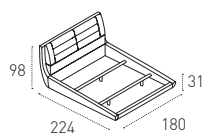

SOFT TOUCH

6C08
BIANCO
WHITE

6C10
NERO
BLACK

6C29
TORTORA
TURTLEDOVE

SOFT TOUCH ANTICATO AGED SOFT TOUCH

6F24
GHIACCIO
ICE

MISURE SIZE

GIROLETTO_WITH LOW FOOTBOARD

L 180 P 224 H 31 / 98 cm

CONTENITORE_WITH BED CASING

L 180 P 228 H 34 / 98 cm