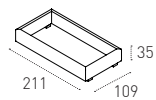

SOFT TOUCH

6C08
BIANCO
WHITE

6C24
GHIACCIO
ICE

6C66
CORDA
CORDA

MISURE SIZE

GIROLETTO_WITH LOW FOOTBOARD

L 109 P 211 H 35 cm

CONTENITORE_WITH BED CASING

L 109 P 211 H 35 cm