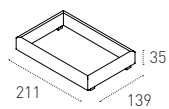

SOFT TOUCH

6C08
BIANCO
WHITE

6C24
GHIACCIO
ICE

6C66
CORDA
CORDA

MISURE SIZE

GIROLETTO_WITH LOW FOOTBOARD
L 139 P 211 H 35 cm

CONTENITORE_WITH BED CASING
L 139 P 211 H 35 cm